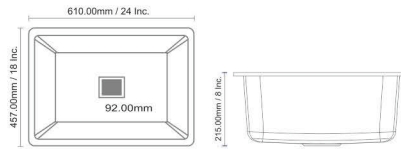

SINGLE BOWL SINK

DIMENSION SIZE (mm)

10MM
THICKNESS

INSTALLATION

SIZE	WEIGHT	M.R.P.
16"X18"	9 Kg.(Approx)	Granite : 5399/- Metallic : 6499/-

21"X18"

SINGLE BOWL SINK

DIMENSION SIZE (mm)

10MM
THICKNESS

INSTALLATION

SIZE	WEIGHT	M.R.P.
21"X18"	9.8 Kg. (Approx)	Granite : 6599/- Metallic : 7999/-

24"X18"

SINGLE BOWL SINK

DIMENSION SIZE (mm)

10MM
THICKNESS

INSTALLATION

SIZE	WEIGHT	M.R.P.
24"X18"	11 Kg. (Approx)	Granite : 6899/- Metallic : 8599/-

31"X19"

SINGLE BOWL SINK

DIMENSION SIZE (mm)

10MM
THICKNESS

INSTALLATION

SIZE	WEIGHT	M.R.P.
31"X19"	14 Kg. (Approx)	Granite: 12499/- Metallic: 15499/-

DIMENSION SIZE (mm)

10MM
THICKNESS

INSTALLATION

SIZE	WEIGHT	M.R.P.
36"X18"	17 Kg. (Approx)	Granite : 12299/- Metallic: 14799/-

37"X18"

DOUBLE BOWL SINK

DIMENSION SIZE (mm)

10MM
THICKNESS