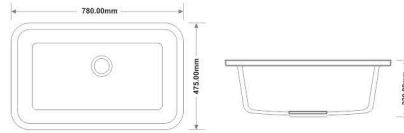

10MM
THICKNESS

INSTALLATION

SIZE	WEIGHT	M.R.P.
21"X18"	9.8 Kg. (Approx)	Granite : 6599/- Metallic : 7999/-

24"X18"

SINGLE BOWL SINK

DIMENSION SIZE (mm)

10MM
THICKNESS

INSTALLATION

SIZE	WEIGHT	M.R.P.
24"X18"	11 Kg. (Approx)	Granite : 6899/- Metallic : 8599/-

31"X19"

SINGLE BOWL SINK

DIMENSION SIZE (mm)

10MM
THICKNESS

INSTALLATION

SIZE	WEIGHT	M.R.P.
31"X19"	14 Kg. (Approx)	Granite: 12499/- Metallic: 15499/-

DIMENSION SIZE (mm)

10MM
THICKNESS

INSTALLATION

SIZE	WEIGHT	M.R.P.
36"X18"	17 Kg. (Approx)	Granite : 12299/- Metallic: 14799/-

37"X18"

DOUBLE BOWL SINK

DIMENSION SIZE (mm)

10MM
THICKNESS

INSTALLATION

SIZE	WEIGHT	M.R.P.
37"X18"	22 Kg. (Approx)	Granite : 13799/- Metallic : 16499/-

34"X20"

DOUBLE BOWL SINK

DIMENSION SIZE (mm)

10MM
THICKNESS

INSTALLATION

SIZE	WEIGHT	M.R.P.
34"X20"	21 Kg. (Approx)	Granite : 15199/- Metallic : 18399/-