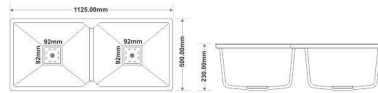

SIZE	WEIGHT	M.R.P.
24"X18"	11 Kg. (Approx)	Granite : 6899/- Metallic : 8599/-

31"X19"

SINGLE BOWL SINK

DIMENSION SIZE (mm)

10MM
THICKNESS

INSTALLATION

SIZE	WEIGHT	M.R.P.
31"X19"	14 Kg. (Approx)	Granite: 12499/- Metallic: 15499/-

DIMENSION SIZE (mm)

10MM
THICKNESS

INSTALLATION

SIZE	WEIGHT	M.R.P.
36"X18"	17 Kg. (Approx)	Granite : 12299/- Metallic: 14799/-

37"X18"

DOUBLE BOWL SINK

DIMENSION SIZE (mm)

10MM
THICKNESS

INSTALLATION

SIZE	WEIGHT	M.R.P.
37"X18"	22 Kg. (Approx)	Granite : 13799/- Metallic : 16499/-

34"X20"

DOUBLE BOWL SINK

DIMENSION SIZE (mm)

10MM
THICKNESS

INSTALLATION

SIZE	WEIGHT	M.R.P.
34"X20"	21 Kg. (Approx)	Granite : 15199/- Metallic : 18399/-

45"X20"

DOUBLE BOWL SINK

DIMENSION SIZE (mm)

10MM
THICKNESS

INSTALLATION

SIZE	WEIGHT	M.R.P.
45"X20"	30.5 Kg. (Approx)	Granite : 23199/- Metallic : 25199/-

30"X20"

MULTIFUNCTION SINK