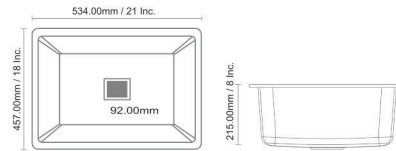

SINGLE BOWL SINK

DIMENSION SIZE (mm)

10MM
THICKNESS

INSTALLATION

SIZE	WEIGHT	M.R.P.
16"X18"	9 Kg.(Approx)	Granite : 5399/- Metallic : 6499/-

21"X18"

SINGLE BOWL SINK

DIMENSION SIZE (mm)

10MM
THICKNESS

INSTALLATION

SIZE	WEIGHT	M.R.P.
21"X18"	9.8 Kg. (Approx)	Granite : 6599/- Metallic : 7999/-

24"X18"

SINGLE BOWL SINK

DIMENSION SIZE (mm)

10MM
THICKNESS

INSTALLATION

SIZE	WEIGHT	M.R.P.
24"X18"	11 Kg. (Approx)	Granite : 6899/- Metallic : 8599/-

31"X19"

SINGLE BOWL SINK

DIMENSION SIZE (mm)

10MM
THICKNESS

INSTALLATION

SIZE	WEIGHT	M.R.P.
31"X19"	14 Kg. (Approx)	Granite: 12499/- Metallic: 15499/-

OVERALL SIZE

16"X18"X8" | 400x450x200mm

BOWL SIZE

14"X16" | 405x305mm

GRADE : S.S. 304 (1mm) | M.R.P. (MIRROR) : 3799/-

SINGLE BOWL

OVERALL SIZE

20"X17"X8" | 508x432x203mm