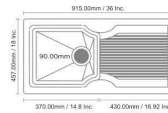

SIZE	WEIGHT	M.R.P.
24"X18"	11 Kg. (Approx)	Granite : 6899/- Metallic : 8599/-

31"X19"

SINGLE BOWL SINK

DIMENSION SIZE (mm)

10MM
THICKNESS

INSTALLATION

SIZE	WEIGHT	M.R.P.
31"X19"	14 Kg. (Approx)	Granite: 12499/- Metallic: 15499/-

36"X18"

DRAIN BOARD SINK

DIMENSION SIZE (mm)

10MM
THICKNESS

INSTALLATION

SIZE	WEIGHT	M.R.P.
36"X18"	17 Kg. (Approx)	Granite : 12299/- Metallic : 14799/-

36"X18"

DRAIN BOARD SINK

DIMENSION SIZE (mm)

10MM
THICKNESS

INSTALLATION

SIZE	WEIGHT	M.R.P.
36"X18"	17 Kg. (Approx)	Granite : 12299/- Metallic: 14799/-

37"X18"

DOUBLE BOWL SINK

DIMENSION SIZE (mm)

10MM
THICKNESS

INSTALLATION

SIZE	WEIGHT	M.R.P.
37"X18"	22 Kg. (Approx)	Granite : 13799/- Metallic : 16499/-

34"X20"

DOUBLE BOWL SINK

DIMENSION SIZE (mm)

10MM
THICKNESS

INSTALLATION

SIZE	WEIGHT	M.R.P.
34"X20"	21 Kg. (Approx)	Granite : 15199/- Metallic : 18399/-