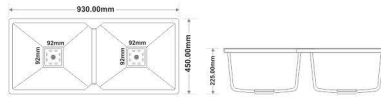

SIZE	WEIGHT	M.R.P.
24"X18"	11 Kg. (Approx)	Granite : 6899/- Metallic : 8599/-

31"X19"

SINGLE BOWL SINK

DIMENSION SIZE (mm)

10MM
THICKNESS

INSTALLATION

SIZE	WEIGHT	M.R.P.
31"X19"	14 Kg. (Approx)	Granite: 12499/- Metallic: 15499/-

DIMENSION SIZE (mm)

10MM
THICKNESS

INSTALLATION

SIZE	WEIGHT	M.R.P.
36"X18"	17 Kg. (Approx)	Granite : 12299/- Metallic: 14799/-

37"X18"

DOUBLE BOWL SINK

DIMENSION SIZE (mm)

10MM
THICKNESS

INSTALLATION

SIZE	WEIGHT	M.R.P.
37"X18"	22 Kg. (Approx)	Granite : 13799/- Metallic : 16499/-

34"X20"

DOUBLE BOWL SINK

DIMENSION SIZE (mm)

10MM
THICKNESS

INSTALLATION

SIZE	WEIGHT	M.R.P.
34"X20"	21 Kg. (Approx)	Granite : 15199/- Metallic : 18399/-

45"X20"

DOUBLE BOWL SINK

DIMENSION SIZE (mm)

10MM
THICKNESS

INSTALLATION

SIZE	WEIGHT	M.R.P.
45"X20"	30.5 Kg. (Approx)	Granite : 23199/- Metallic : 25199/-

30"X20"

MULTIFUNCTION SINK