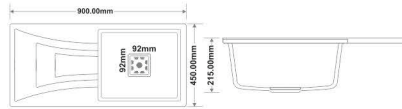

36"X18"

DRAIN BOARD SINK

DIMENSION SIZE (mm)

10MM
THICKNESS