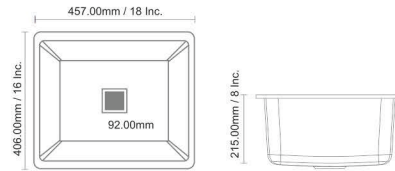

SINGLE BOWL SINK

DIMENSION SIZE (mm)

10MM
THICKNESS

INSTALLATION

SIZE	WEIGHT	M.R.P.
16"X18"	9 Kg.(Approx)	Granite : 5399/- Metallic : 6499/-

21"X18"

SINGLE BOWL SINK

DIMENSION SIZE (mm)

10MM
THICKNESS

INSTALLATION

SIZE	WEIGHT	M.R.P.
21"X18"	9.8 Kg. (Approx)	Granite : 6599/- Metallic : 7999/-

24"X18"

SINGLE BOWL SINK

DIMENSION SIZE (mm)

10MM
THICKNESS

INSTALLATION

OVERALL SIZE

16"X18"X8" | 400x450x200mm

BOWL SIZE

14"X16" | 405x305mm

GRADE : S.S. 304 (1mm) | M.R.P. (MIRROR) : 3799/-

SINGLE BOWL

OVERALL SIZE

20"X17"X8" | 508x432x203mm

BOWL SIZE

18"X15" | 458x381mm

GRADE : S.S. 304 (1mm) | M.R.P. (MIRROR) : 4057/-

SINGLE BOWL

OVERALL SIZE

21"X18"X8" | 533x457x203mm

BOWL SIZE

18"X15" | 458x381mm