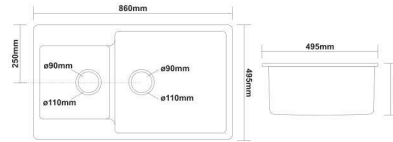

DIMENSION SIZE (mm)

10MM
THICKNESS

INSTALLATION

SIZE	WEIGHT	M.R.P.
36"X18"	17 Kg. (Approx)	Granite : 12299/- Metallic: 14799/-

37"X18"

DOUBLE BOWL SINK

DIMENSION SIZE (mm)

10MM
THICKNESS

INSTALLATION

SIZE	WEIGHT	M.R.P.
37"X18"	22 Kg. (Approx)	Granite : 13799/- Metallic : 16499/-

34"X20"

DOUBLE BOWL SINK

DIMENSION SIZE (mm)

10MM
THICKNESS

INSTALLATION

SIZE	WEIGHT	M.R.P.
34"X20"	21 Kg. (Approx)	Granite : 15199/- Metallic : 18399/-

45"X20"

DOUBLE BOWL SINK

DIMENSION SIZE (mm)

10MM
THICKNESS

INSTALLATION

SIZE	WEIGHT	M.R.P.
45"X20"	30.5 Kg. (Approx)	Granite : 23199/- Metallic : 25199/-

30"X20"

MULTIFUNCTION SINK

OVERALL SIZE

16"X18"X8" | 400x450x200mm

BOWL SIZE

14"X16" | 405x305mm

GRADE : S.S. 304 (1mm) | M.R.P. (MIRROR) : 3799/-

SINGLE BOWL

OVERALL SIZE

20"X17"X8" | 508x432x203mm