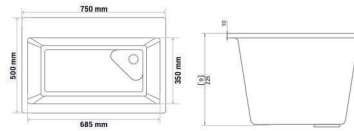

30"X20"

MULTIFUNCTION SINK

DIMENSION SIZE (mm)

12MM
THICKNESS